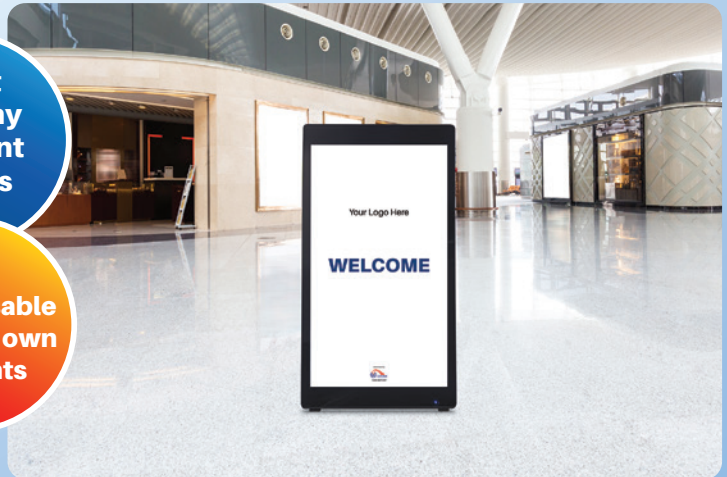

# CCS Digital Signage Monitor

Code: AD4303

Great for many different usages

Fully customisable with your own contents

- ◆ 43 inch LCD Digital Signage
- ◆ HD Display- 1080 x 1920 pixels
- ◆ Portable- wheels and handles for easy moving
- ◆ Corded or 8h battery time
- ◆ Multimedia capability - static text, scrolling text, images, videos with audio

# CCS Digital Signage Monitor can be operated via:

## CCS Digital Signage Monitor

Code: AD4303

**Outline Dimensions (Non-Standing)**

1100mm x 594mm x 359mm

**Screen Size**

43 inch

**Number of Pixel**

1080 x 1920 pixels