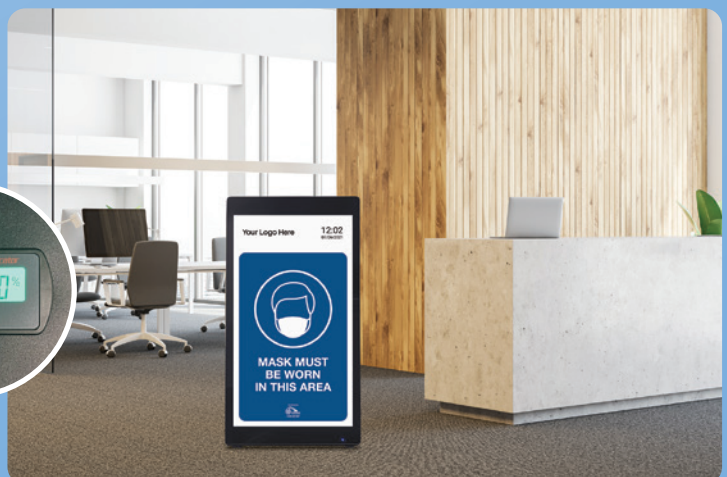

# CCS Digital Signage Monitor

Code: AD4303

Great for many different usages

Fully customisable with your own contents

- ◆ 43 inch LCD Digital Signage
- ◆ HD Display- 1080 x 1920 pixels
- ◆ Portable- wheels and handles for easy moving
- ◆ Corded or 8h battery time
- ◆ Multimedia capability - static text, scrolling text, images, videos with audio

# CCS Digital Signage Monitor can be operated via:

## CCS Digital Signage Monitor

Code: AD4303

**Outline Dimensions (Non-Standing)**

1100mm x 594mm x 359mm

**Screen Size**

43 inch

**Number of Pixel**

1080 x 1920 pixels