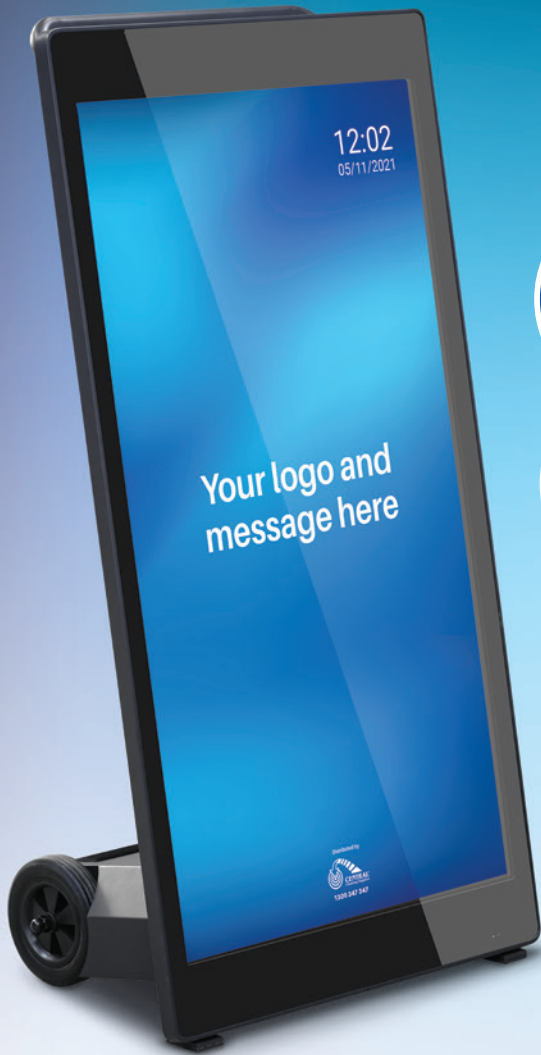

# CCS Digital Signage Monitor

Code: AD4303

Great for many different usages

Fully customisable with your own contents

- ◆ 43 inch LCD Digital Signage
- ◆ HD Display- 1080 x 1920 pixels
- ◆ Portable- wheels and handles for easy moving
- ◆ Corded or 8h battery time
- ◆ Multimedia capability - static text, scrolling text, images, videos with audio

# CCS Digital Signage Monitor can be operated via:

## CCS Digital Signage Monitor

Code: AD4303

**Outline Dimensions (Non-Standing)**

1100mm x 594mm x 359mm

**Screen Size**

43 inch

**Number of Pixel**

1080 x 1920 pixels