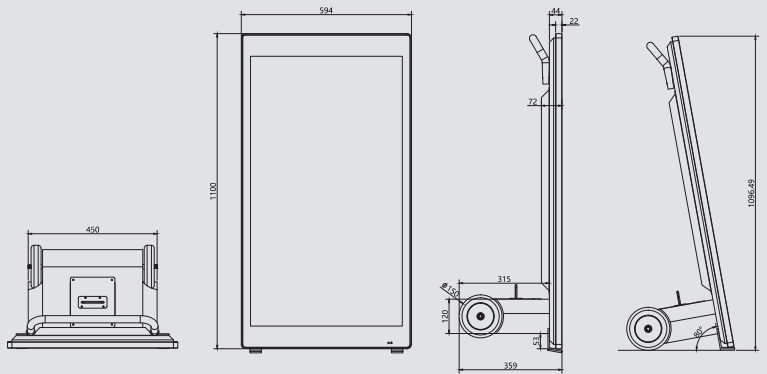

# CCS Digital Signage Monitor

Code: AD4303

Great for many different usages

Fully customisable with your own contents

- ◆ 43 inch LCD Digital Signage
- ◆ HD Display- 1080 x 1920 pixels
- ◆ Portable- wheels and handles for easy moving
- ◆ Corded or 8h battery time
- ◆ Multimedia capability - static text, scrolling text, images, videos with audio

## CCS Digital Signage Monitor

Code: AD4303

**Outline Dimensions (Non-Standing)**

1100mm x 594mm x 359mm

**Screen Size**

43 inch

**Number of Pixel**

1080 x 1920 pixels