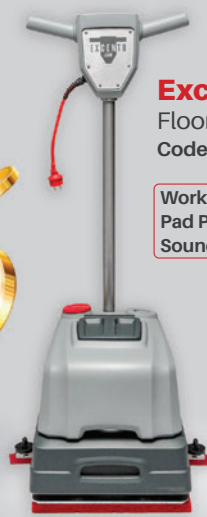

Excentr Daily 35E
Floor Scrubber / Polisher
Code: 100018

Work Surface: 35cm x 20cm
Pad Pressure: 20kg (35g/cm²)
Sound Level: 70 dB

ONLY
$4599
Inc GST